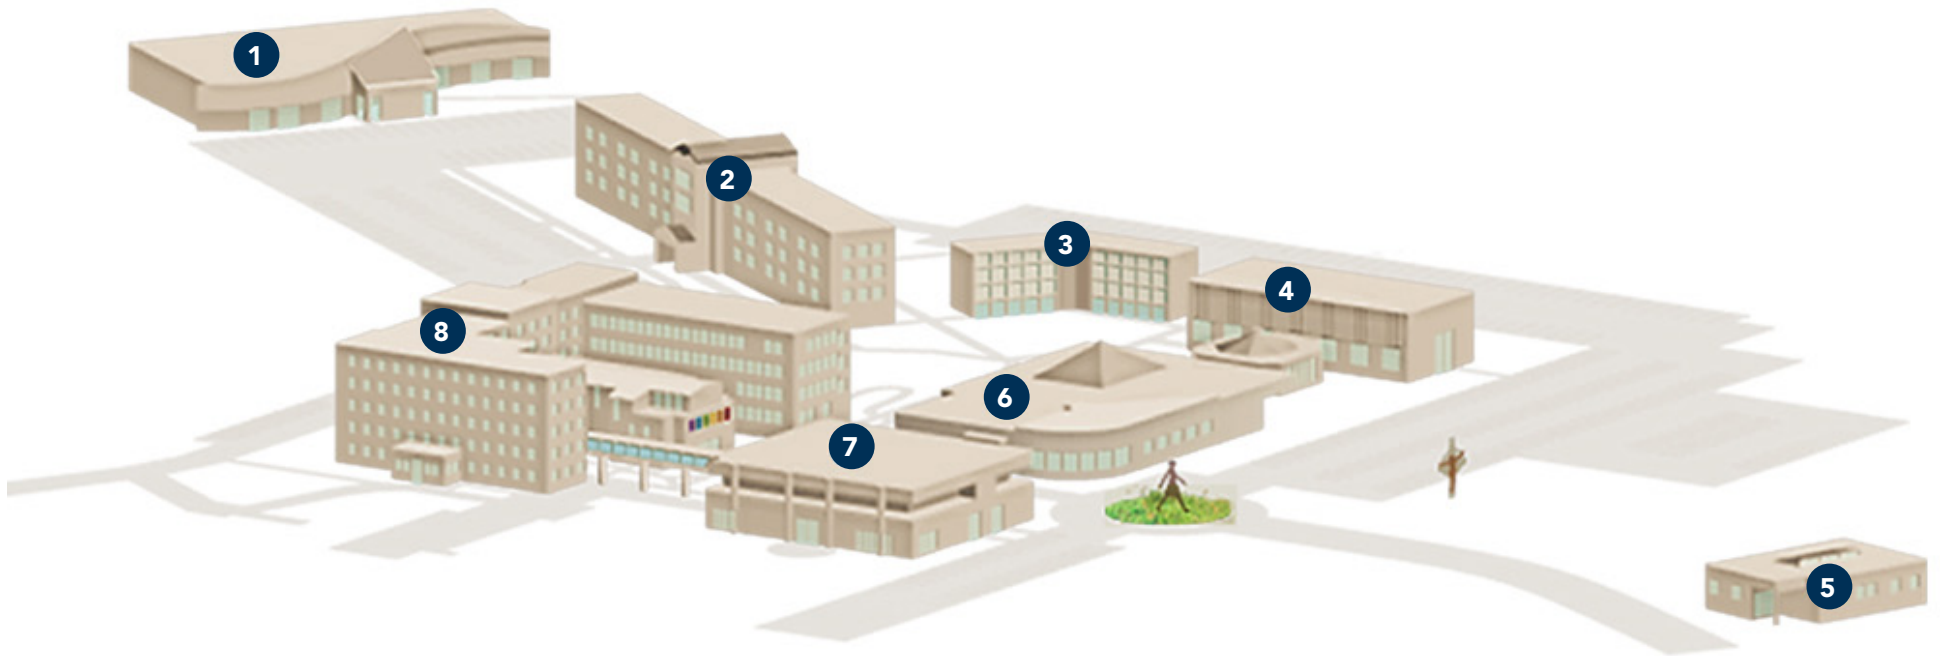

CAMPUS MAP

- 1 Lied Fitness Center**
 - Athletics
- 2 Lozier Residence Hall**
- 3 Madonna Residence Hall**
- 4 Hill Macaluso Hall**
 - Gross Auditorium
- 5 Spellman Child Development Center**
- 6 Hixson-Lied Commons**
 - Achievement Center
 - Campus Ministry
 - Library
 - Student Organizations
- 7 Mercy Hall**
 - Campus Store
 - Enrollment Services
 - Warde Conference Center
- 8 Walsh Hall**
 - Alumnae & Donor Relations
 - Express Center/Financial Services
 - Hillmer Art Gallery
 - Information Center
 - Our Lady of Mercy Chapel
 - Staff & Faculty Offices

7000 Mercy Road, Omaha, Neb. 68106

Toll Free: (800) 926-5534

Local: (402) 399-2400